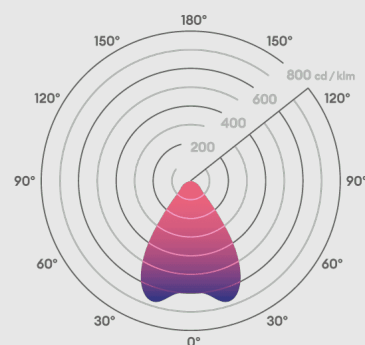

Accessories

No accessories required

PRODUCT CODES

Product code	Description
HBL2REFR	High Bay Sbok Lite, 150W 80-degree refractor

Guarantee

4 years

Features & benefits

- Boost light distribution efficiency by 20%
- Provides a decorative lit effect
- <UGR22 low glare solution to enable mounting as low as 3 metres
- 80° medium beam angle
- Can be retrofitted on-site quickly using the screws supplied

Beam angle:

Ø413mm